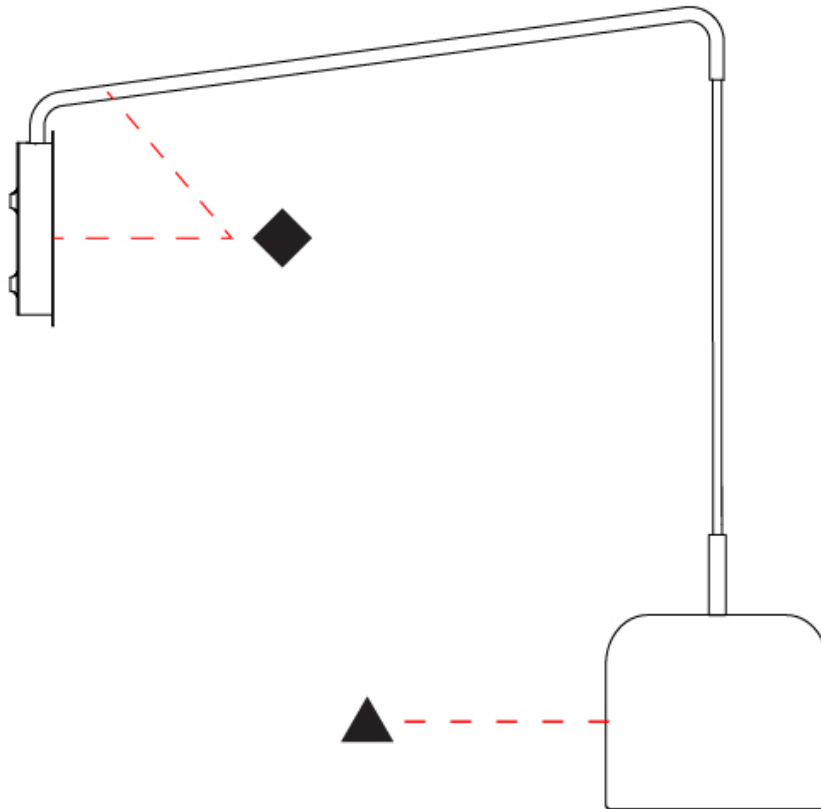

GENERAL

Series: Pot
 Brand: Ole
 Division: Design
 Mounting Type: Surface
 Mounting Location: Wall
 Subcategory: Ambient

PHYSICAL

Shape: Dome
 Diameter (mm): 160
 Diameter (in): 6 ⁵/₁₆
 Width (mm): 160
 Width (in): 6 ⁵/₁₆
 Height (mm): 140
 Depth (mm): 500
 Height (in): 5 ¹/₂
 Depth (in): 19 ¹¹/₁₆
 Max. Overall Height (mm): 1340
 Max. Overall Height (in): 52 ³/₄
 Extension (mm): 310
 Extension (in): 12 ¹/₄
 Light Distribution: Adjustable / Direct
 Weight (kg): 1.1
 Weight (lbs): 2.4
 Diffuser: Acrylic - Satin
 Fixture Finish: WHI / MBK / BEI / OGR / MSA / SCO / MWH
 Holder Finish: WHI / MBK
 Fixture Material: Metal

LED

OPTICAL

Adjustability: Rotating

RATINGS AND CERTIFICATIONS

Certified By: Certified for North American Standards
 IP rating: IP20

POT SURFACE

D113002-

PROJECT	_____
TYPE	_____
SPECIFIER	_____
QUANTITY	_____
DATE	_____

GENERAL

Series: Pot
 Brand: Ole
 Division: Design
 Mounting Type: Surface
 Mounting Location: Wall
 Subcategory: Ambient

PHYSICAL

Shape: Dome
 Diameter (mm): 160
 Diameter (in): 6 5/16
 Width (mm): 160
 Width (in): 6 5/16
 Height (mm): 140
 Depth (mm): 800
 Height (in): 5 1/2
 Depth (in): 31 1/2
 Max. Overall Height (mm): 1340
 Max. Overall Height (in): 52 3/4
 Extension (mm): 580
 Extension (in): 22 13/16
 Light Distribution: Adjustable / Direct
 Weight (kg): 1.3
 Weight (lbs): 2.9
 Diffuser: Acrylic - Satin
 Fixture Finish: WHI / MBK / BEI / OGR / MSA / SCO / MWH
 Holder Finish: WHI / MBK
 Fixture Material: Metal