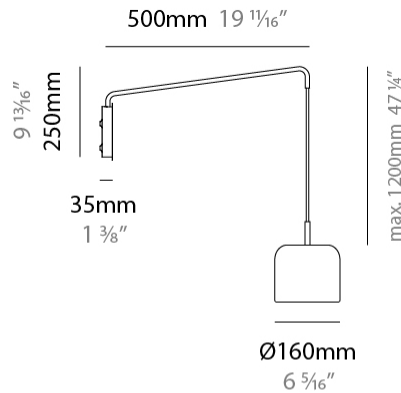

POT SURFACE

D113002- -

base number   Finish (Diamond)   Finish Options

1. To build a product code in our configurator select the specify button on the base model # product page
2. To build a manual product code on this datasheet choose from the options listed below in blue font and add the suffix to the base model #

GENERAL

Series: Pot
Brand: Ole
Division: Design
Mounting Type: Surface
Mounting Location: Wall
Subcategory: Ambient

PHYSICAL

Shape: Dome
Diameter (mm): 160
Diameter (in): 6 ⁵/₁₆
Width (mm): 160
Width (in): 6 ⁵/₁₆
Height (mm): 140
Depth (mm): 500
Height (in): 5 ¹/₂
Depth (in): 19 ¹¹/₁₆
Max. Overall Height (mm): 1340
Max. Overall Height (in): 52 ³/₄
Extension (mm): 310
Extension (in): 12 ¹/₄
Light Distribution: Adjustable / Direct
Weight (kg): 1.1
Weight (lbs): 2.4
Diffuser: Acrylic - Satin
Fixture Finish: WHI / MBK / BEI / OGR / MSA / SCO / MWH
Holder Finish: WHI / MBK
Fixture Material: Metal

ELECTRICAL

Number of Lamps: 1
Lamp Type: LED Retrofit
Lamp Shape: A15
Bulb Included: Bulb Not Included
Max. Wattage Per Lamp (W): 5
Lamp Base: E26
Input Voltage (V): 120
Upon Request: 277Vac / GU24

LED

OPTICAL

Adjustability: Rotating

RATINGS AND CERTIFICATIONS

Certified By: Certified for North American Standards
IP rating: IP20