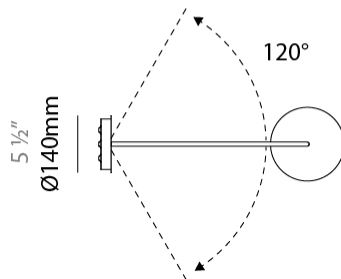

POT SURFACE

D113002- -

base number   Finish (Diamond)   Finish Options

1. To build a product code in our configurator select the specify button on the base model # product page
2. To build a manual product code on this datasheet choose from the options listed below in blue font and add the suffix to the base model #

GENERAL

Series: Pot
Brand: Ole
Division: Design
Mounting Type: Surface
Mounting Location: Wall
Subcategory: Ambient

PHYSICAL

Shape: Dome
Diameter (mm): 160
Diameter (in): 6 ⁵/₁₆
Width (mm): 160
Width (in): 6 ⁵/₁₆
Height (mm): 140
Depth (mm): 500
Height (in): 5 ¹/₂
Depth (in): 19 ¹¹/₁₆
Max. Overall Height (mm): 1340
Max. Overall Height (in): 52 ³/₄
Extension (mm): 310
Extension (in): 12 ¹/₄
Light Distribution: Adjustable / Direct
Weight (kg): 1.1
Weight (lbs): 2.4
Diffuser: Acrylic - Satin
Fixture Finish: WHI / MBK / BEI / OGR / MSA / SCO / MWH
Holder Finish: WHI / MBK
Fixture Material: Metal

ELECTRICAL

Number of Lamps: 1
Lamp Type: LED Retrofit
Lamp Shape: A15
Bulb Included: Bulb Not Included
Max. Wattage Per Lamp (W): 5
Lamp Base: E26
Input Voltage (V): 120
Upon Request: 277Vac / GU24

LED

OPTICAL

Adjustability: Rotating

RATINGS AND CERTIFICATIONS

Certified By: Certified for North American Standards
IP rating: IP20